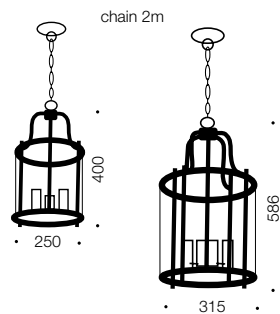

Newark

Specifications

Type	Pendant
Light Source	25w E27
Globe (not included)	3 x 25w E27 4 x 25w E27
Warranty	1 year*

Colours

Black matt/Clear glass

Chrome/Clear glass

Measurements

Codes