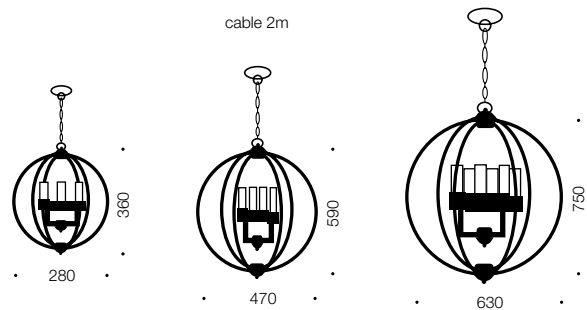

Kendall

Specifications

Type	Pendant
Light Source	25w E14max
Globe	3 x 25w/ 4 x 25w/ 6 x 25w
Warranty	1 year*

Colours

Black matt

Chrome

Measurements

Codes