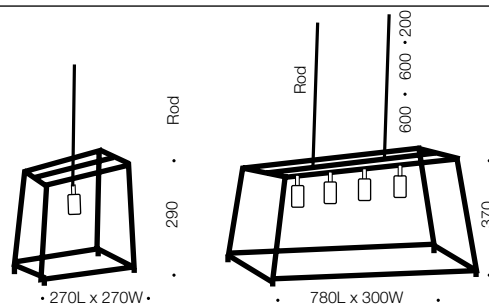

Gilbert

Specifications

Type	Pendant
Light Source	40w E27max
Globe (not included)	1 x E27 4 x E27
Warranty	1 year*

Colours

Nickel

Measurements

Codes

Gilbert PE1-NK