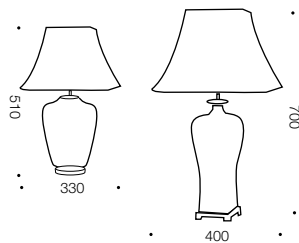

Nashi

Specifications

Type	Table Lamp
Light Source	E27 40w max
Globe	Not included
Warranty	1 year*

Measurements

Colours

Antique brass/Dark blue base with taupe shade

Codes

Nashi TL33-BL