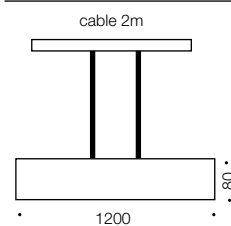

Specifications

Type	Pendant
Light Source	LED
Lumen	600 + 1800
Colour Temp	4000k
Wattage	10w UP + 30w Down
Dimmable	Yes
CRI	>84
Power Factor	>0.8
Beam Angle	120
Warranty	2 years*

Colours

Aluminium

Black

Measurements