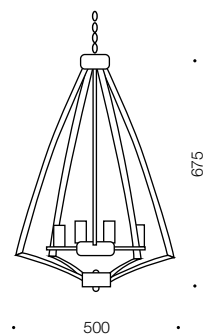

Crispin

Specifications

Type	Pendant
Light Source	4 x E14
Wattage	25w
Dimmable	No
Power Factor	>0.85
Beam Angle	360
Warranty	1 year*

Colours

Nickel matte

Measurements

Codes

Crispin PE50-NK