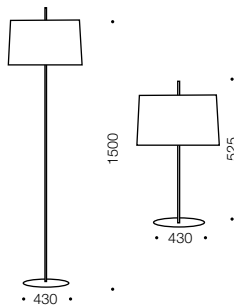

Vale

Specifications

Type	Floor & Table Lamp
Light Source	E27 40w max
Globe	Not included
Warranty	1 year*

Colours

Black/black & white

Nickel/silver & white

Measurements

Codes