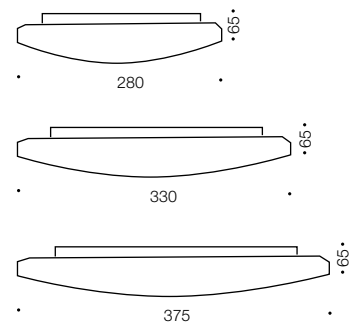

Lancer

Specifications

Type	Oyster
Light Source	LED
Lumen	1000/1500/ 2600
Colour Temp	5000k
Wattage	12w/18w/32w
Dimmable	No
CRI	>82
Power Factor	>0.6
Beam Angle	120
Warranty	2 years*

Colours

Sliver/white

Measurements