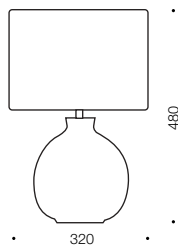

Specifications

Type	Table Lamp
Light Source	E27 40w max
Globe	Not included
Warranty	1 year*

Measurements

Colours

Amber/white

Blue/white

Codes

Carey TL-BLWH