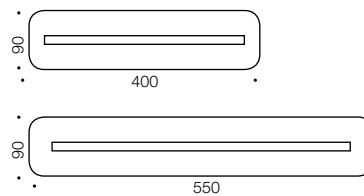

ESTA

Wall Lamp

Specifications

Type	Wall Lamp
Light Source	LED
Lumen	560/1200
Colour Temp	4000k
Wattage	7w/15w
Dimmable	No
CRI	>80
Power Factor	>0.9
Beam Angle	360
Warranty	2 year*

Measurements

Codes

ESTA WB07-NK

ESTA WB15-NK

Colours

Nickel matt/white diffuser

Product Approvals