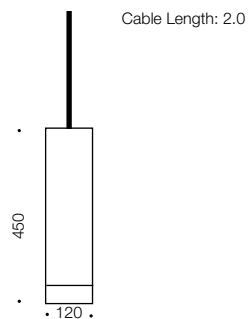

DAKOTA

Pendant

Specifications

Type	Pendant
Light Source	LED GU10
Lumen	500
Colour Temp	3000k
Wattage	5w
Dimmable	No
CRI	>80
Power Factor	>0.9
Beam Angle	120
Warranty	2 year*

Measurements

Codes

DAKOTA PE-BK/BM

Pendant

Specifications

Type	Pendant
Light Source	GU10
Lumen	500
Colour Temp	3000k
Wattage	5w
Dimmable	No
CRI	>80
Power Factor	>0.9
Beam Angle	120
Warranty	2 year*

Measurements

Codes

DAKOTA PE-AL/MB

DAKOTA PE-AL/OK