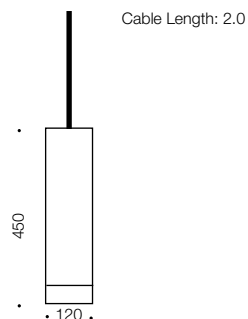

DAKOTA

Pendant

Specifications

Type	Pendant
Light Source	LED GU10
Lumen	500
Colour Temp	3000k
Wattage	5w
Dimmable	No
CRI	>80
Power Factor	>0.9
Beam Angle	120
Warranty	2 year*

Measurements

Codes

DAKOTA PE-BK/BM

Pendant

Specifications

Type	Pendant
Light Source	GU10
Lumen	500
Colour Temp	3000k
Wattage	5w
Dimmable	No
CRI	>80
Power Factor	>0.9
Beam Angle	120
Warranty	2 year*

Measurements

Codes

DAKOTA PE-AL/MB

DAKOTA PE-AL/OK