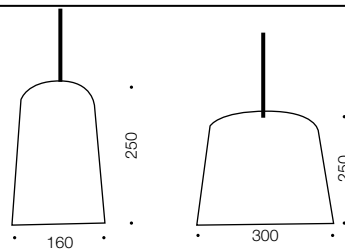

Venato

Pendant

Specifications

Type	Pendant
Light Source	E27 25w max
Globe	Not included
Warranty	1 year*

Measurements

Cable Length: 2.0

Colours

White/marble