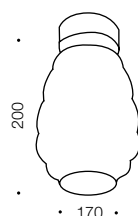

Sole

Batten Fix

Specifications

Type	Batten Fix
Light Source	40w max
Globe	Not included
Warranty	1 year*

Measurements

Colours

Copper/clear/chrome

Chrome/clear/chrome