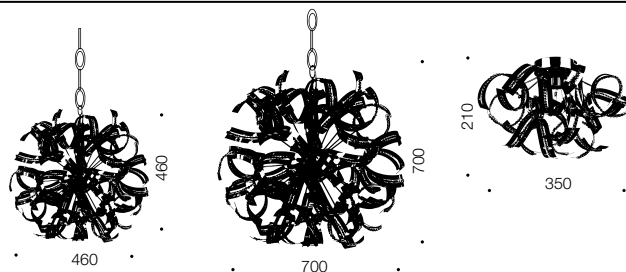

Merino

Pendant & Batten Fix

Specifications

Type	Pendant & BF
Light Source	G9 28w max
Globe	Included
Warranty	1 year*

Measurements

Cable Length: 1.0

Colours

Chrome/glass