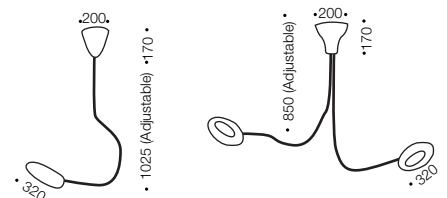

Ketu

Pendant

Specifications

Type	Pendant
Light Source	LED
Lumen	650/1300
Colour Temp	4000k
Wattage	8x1w 2x8x1w
Dimmable	No
CRI	>80
Power Factor	>0.9
Beam Angle	140
Warranty	1 year*

Colours

Codes

Ketu PE1-BK

Ketu PE1-RD

Ketu PE2-BK

Ketu PE2-RD

Measurements

Product Approvals