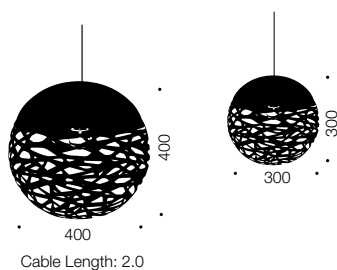

Farina Ball

Pendant

Specifications

Type	Pendant
Light Source	E27 25w max
Globe	Not included
Warranty	1 year*

Measurements

Colours

Codes

Farina PEB30-BK