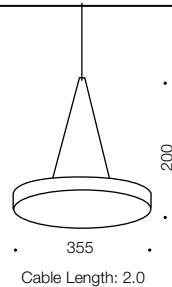

Ekland

Pendant

Specifications

Type	Pendant
Light Source	E27 25w max
Globe	Not included
Warranty	1 year*

Measurements

Colours

Grey/oak

Rusty/oak