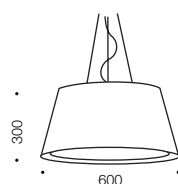

Chloe

Pendant

Specifications

Type	Pendant
Light Source	E27 60w max
Globe	Not included
Warranty	1 year*

Colours

Chrome/black

Chrome/silver

Chrome/red

Measurements

Cable Length: 1.0

Codes

Chloe PE40-BK

Chloe PE90-BK

Chloe PE40-SL

Chloe PE90-SL

Chloe PE40-RD