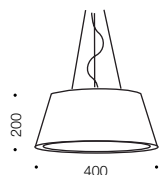

Chloe

Pendant

Specifications

Type	Pendant
Light Source	E27 60w max
Globe	Not included
Warranty	1 year*

Colours

Chrome/black

Chrome/silver

Chrome/red

Measurements

Cable Length: 1.0

Codes

Chloe PE40-BK

Chloe PE90-BK

Chloe PE40-SL

Chloe PE90-SL

Chloe PE40-RD