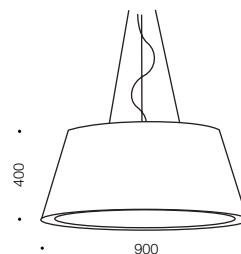

Chloe

Pendant

Specifications

Type	Pendant
Light Source	E27 60w max
Globe	Not included
Warranty	1 year*

Colours

Chrome/black

Chrome/silver

Chrome/red

Measurements

Cable Length: 1.0

Codes

Chloe PE40-BK

Chloe PE90-BK

Chloe PE40-SL

Chloe PE90-SL

Chloe PE40-RD