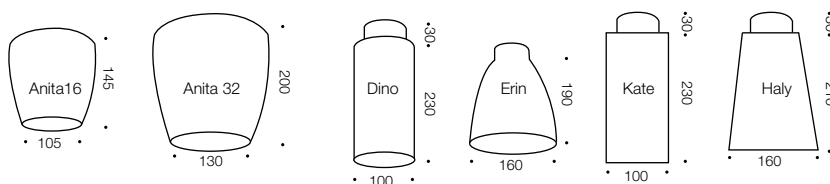

Batten Fix

Batten Fix

Specifications

Type	Batten Fix
Light Source	60w max
Globe	Not included
Warranty	1 year*

Colours

Nickel/Opal matt

Measurements

Codes