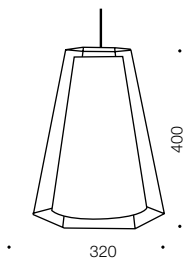

Alain

Pendant

Specifications

Type	Pendant
Light Source	E27 40w max
Globe	Not included
Warranty	1 year*

Colours

Chrome/vanilla

Copper/vanilla

Gold/vanilla

Measurements

Cable Length: 2.0

Codes

Alain PE32-CHVN

Alain PE32-CPVN

Alain PE32-GDVN

Product Approvals