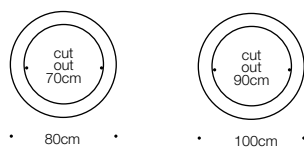

301/303 GU10

Downlight – guard

Specifications

Type	Downlight
Warranty	1 year*

Measurements

Globes

Colours

Codes