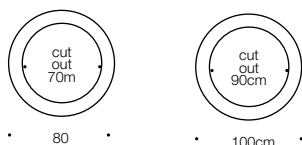

### Specifications

|              |                 |
|--------------|-----------------|
| Type         | Downlight       |
| Light Source | 9w LED GU10 max |
| Globe        | Not included    |
| Warranty     | 1 year*         |

### Measurements