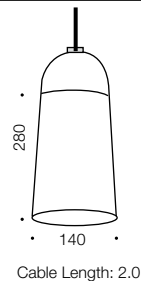

Foil

Pendant

Specifications

Type	Pendant
Light Source	E27 25w max
Globe	Not included
Warranty	1 year*

Measurements

Colours

Black/aluminium

White/aluminium