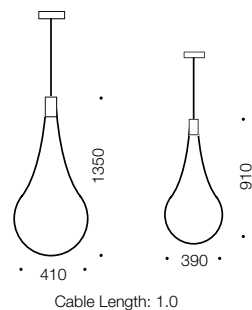

Tonty

Pendant

Specifications

Type	Pendant
Light Source	E27 60w max
Globe	Not included
Warranty	1 year*

Colours

Nickel/opal matt

Measurements

Codes