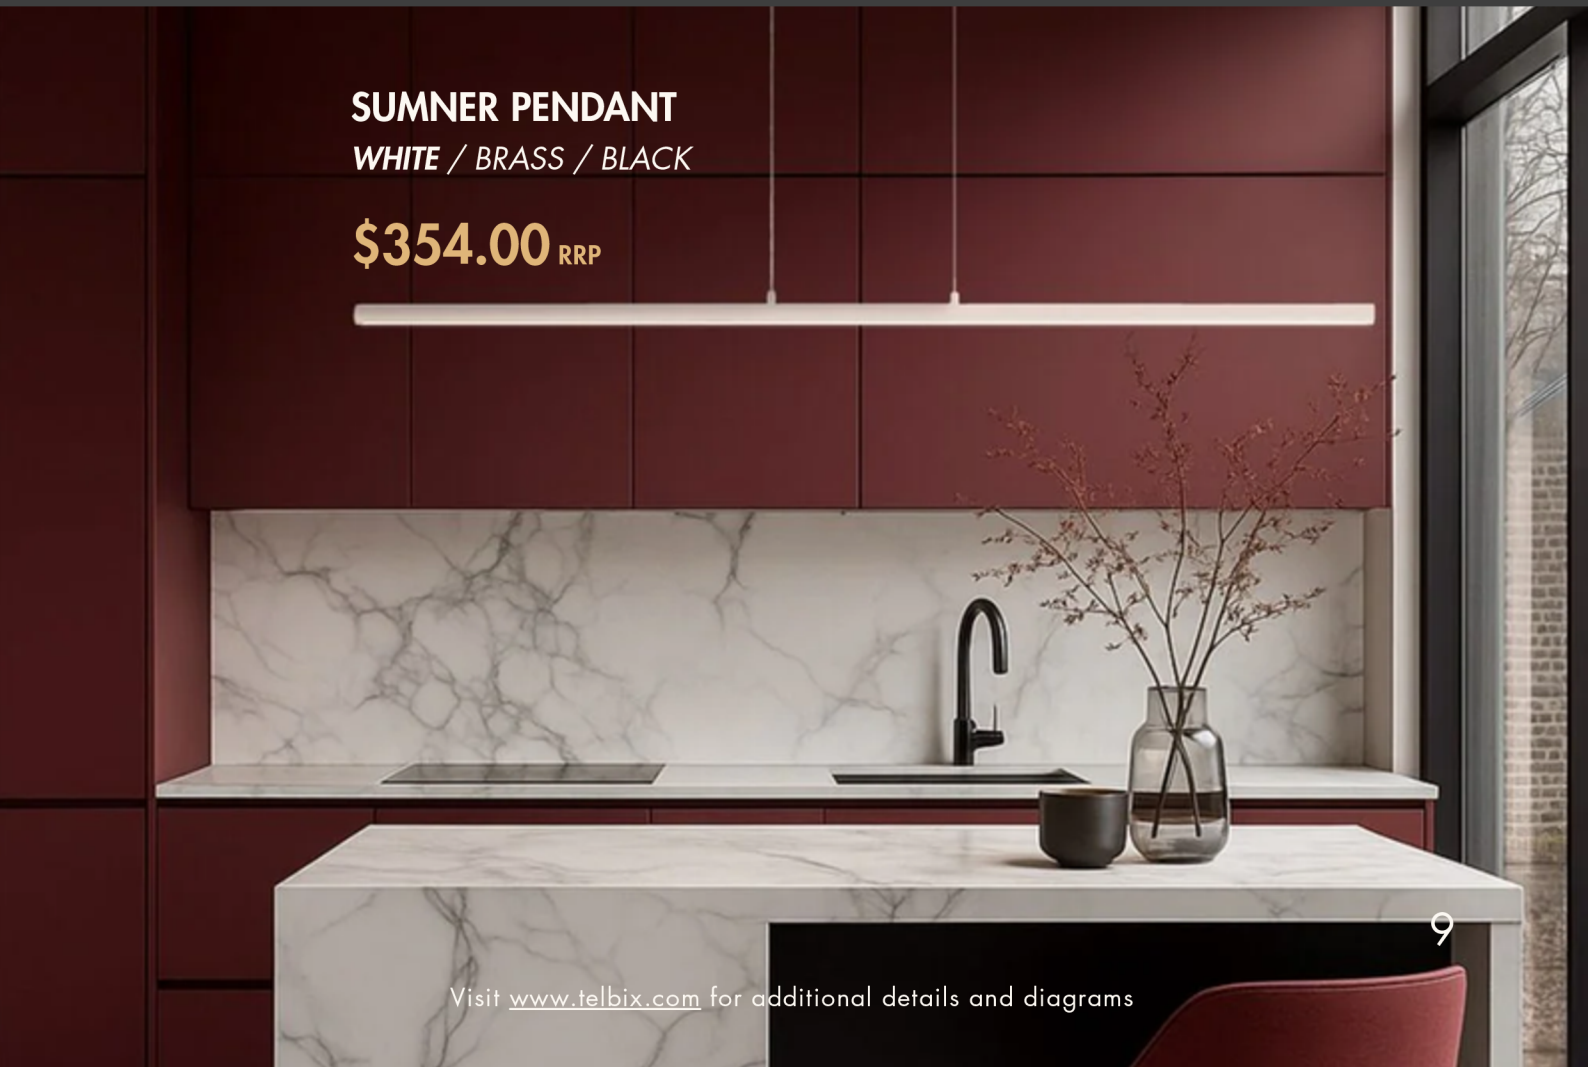

SUMNER PENDANT
WHITE / BRASS / BLACK

$354.00 RRP