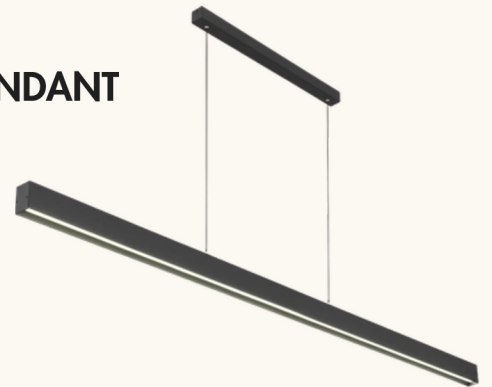

MONTE 16 LIGHT RECTANGLE PENDANT

NAVARO II 240 PENDANT

BLACK

$689.00 RRP