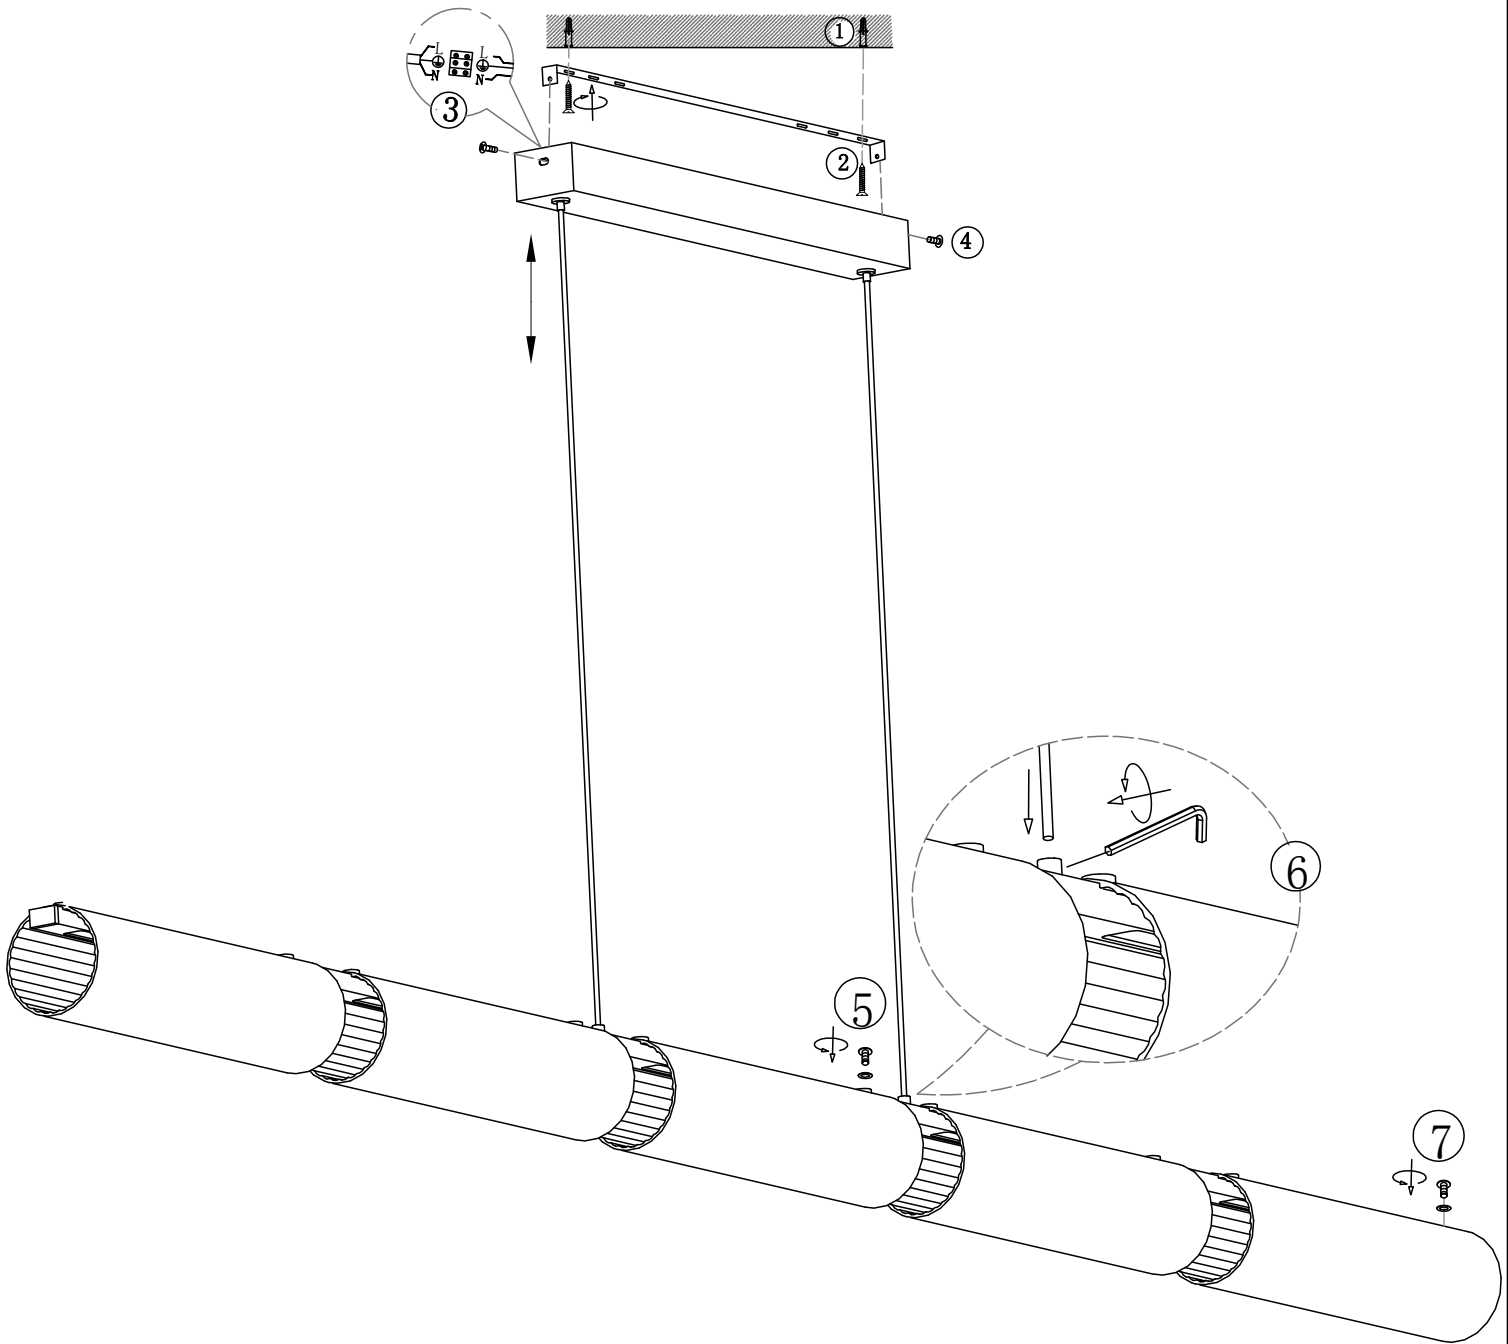

ITEM NO.: VOLUTO PE

IP20

240V ~ 50Hz LED 40W

3000K-4000K-5000K

TRAILING EDGE DIMMER

Telbix.

IMPORTANT

Must be installed by a qualified electrical contractor.