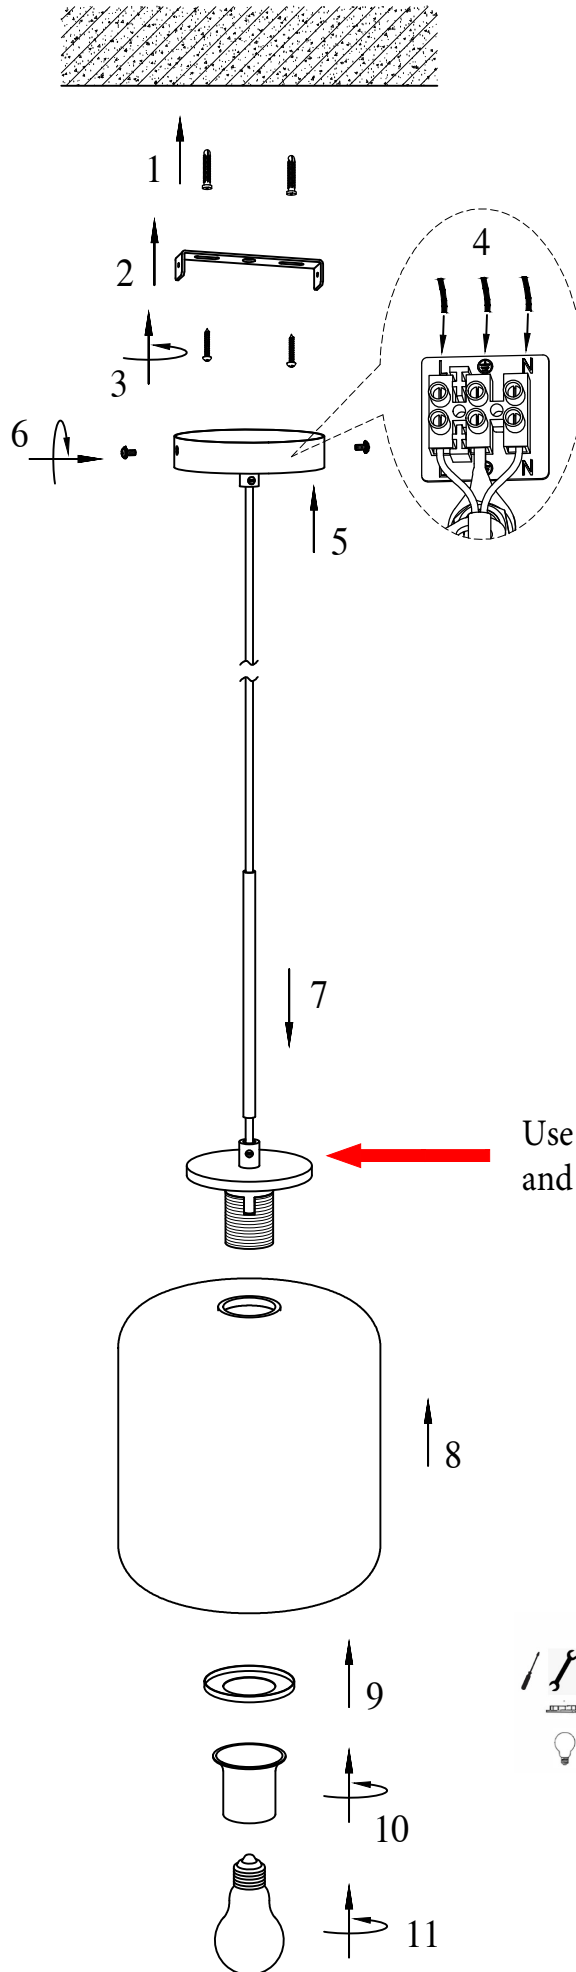

# ITEM NO.:KOROVA PES

Use align key to unscrew and put the tube in.

Disclaimer:  
Tools not included  
Shade ring attached on lamp holder  
Globe(s) not included

**Telbix.**

240V ~ 50Hz E27 Max.25W x1

NOTE: GLOBE NOT INCLUDED