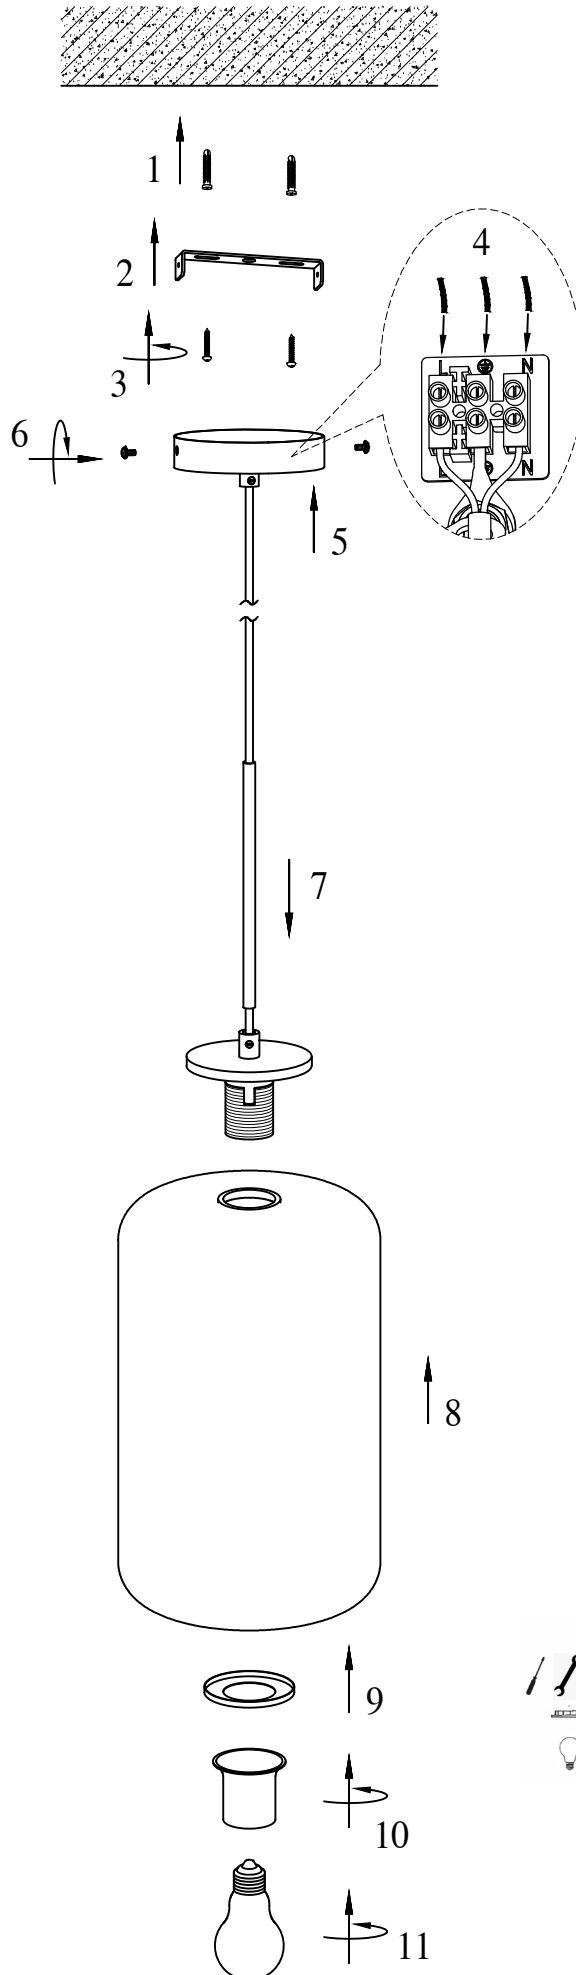

ITEM NO.:KOROVA PEM

Disclaimer:
Tools not included
Shade ring attached on lamp holder
Globe(s) not included

IMPORTANT
Must be installed by
a qualified electrical
contractor.
Install in accordance
with AS/NZ3000

Telbix.

240V ~ 50Hz E27 Max.25W x1

NOTE: GLOBE NOT INCLUDED