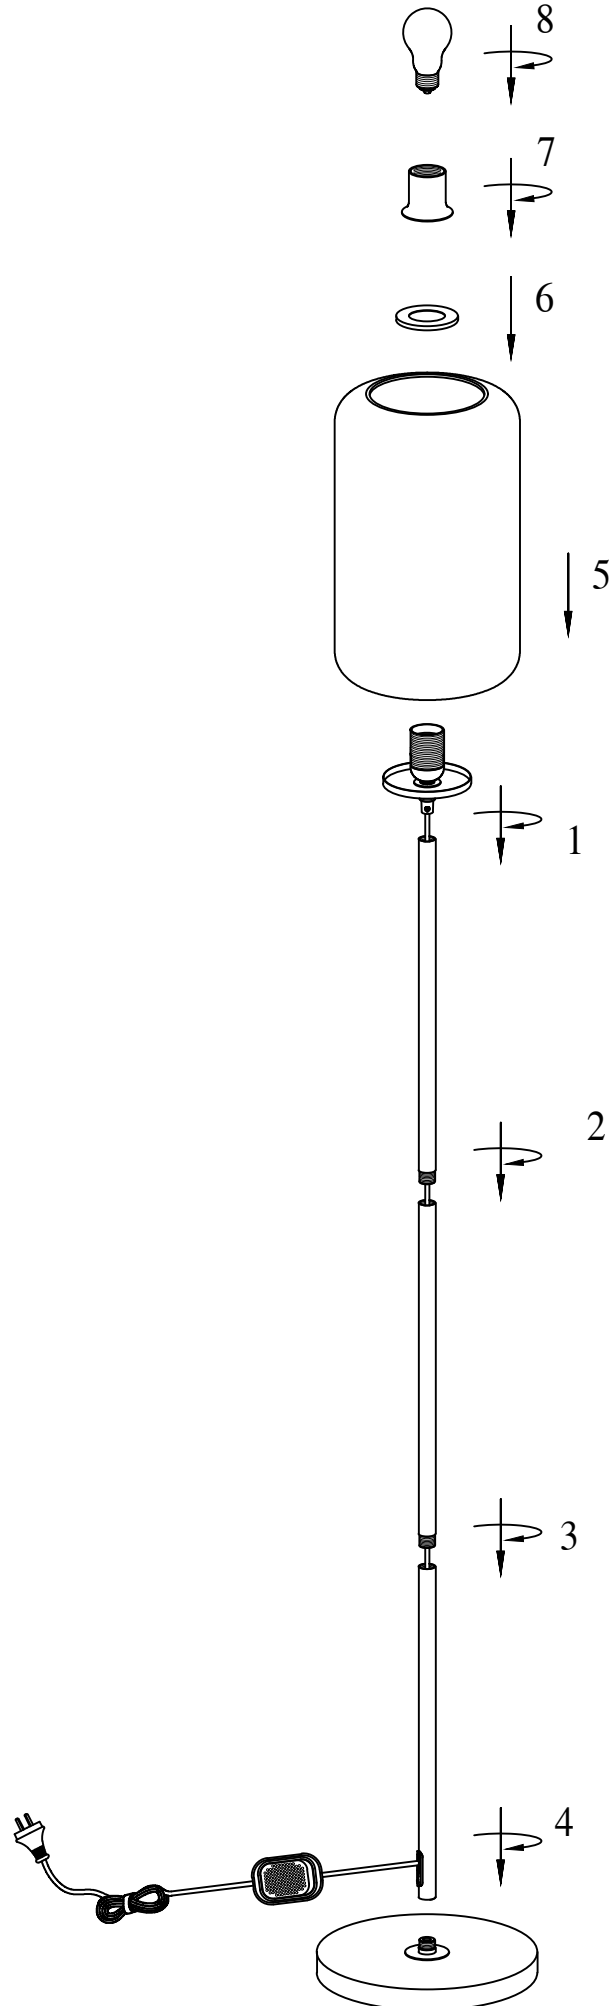

ITEM NO.:KOROVA FL

- Disclaimer:
Tools not included
Shade ring attached on lamp holder
Globe(s) not included

240V ~ 50Hz E27 Max.25W x1

NOTE: GLOBE NOT INCLUDED

Telbix.