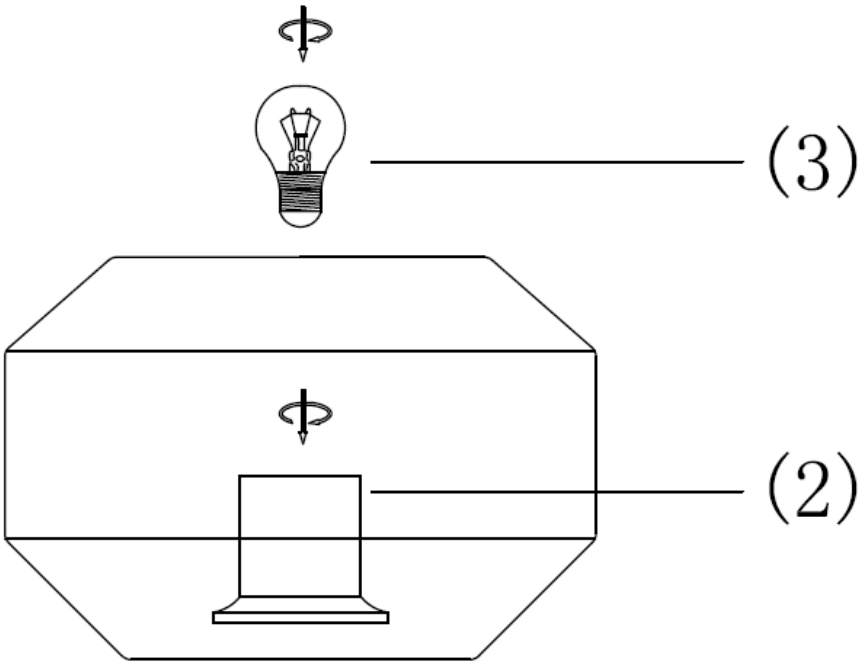

ITEM NO.:DEANA TL

(1)

Disclaimer:  
/ Tools not included  
Shade ring attached on lamp holder  
Globe(s) not included

IP20

240V - 50Hz E27 Max.25Wx1

Telbix.

NOTE: GLOBE NOT INCLUDED