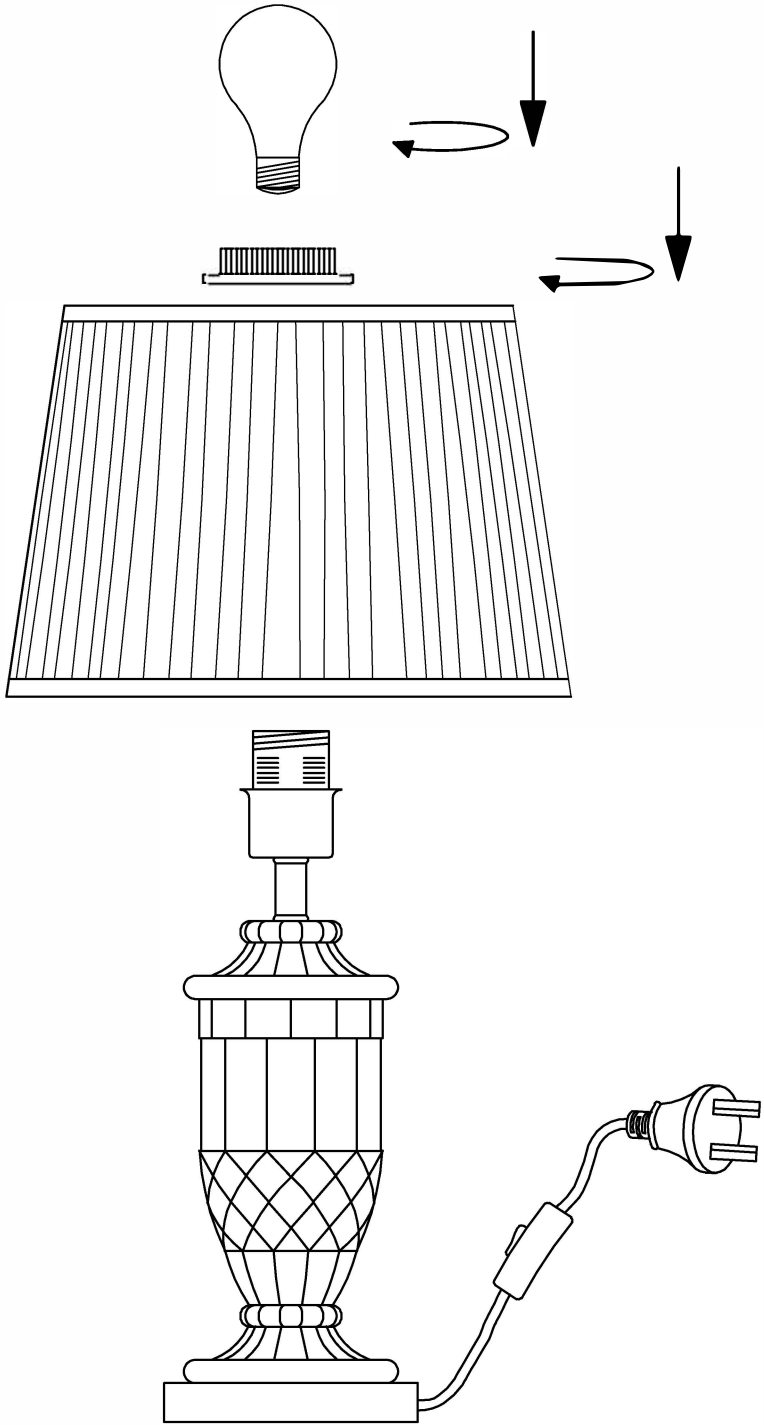

ITEM NO:ADRIA TL-CH/WH

NOTE: GLOBE NOT INCLUDED

Disclaimer:

Tools not included

Shade ring attached on lamp holder

Globe(s) not included

Telbix.

240V-50HZ E27 MAX. 25W