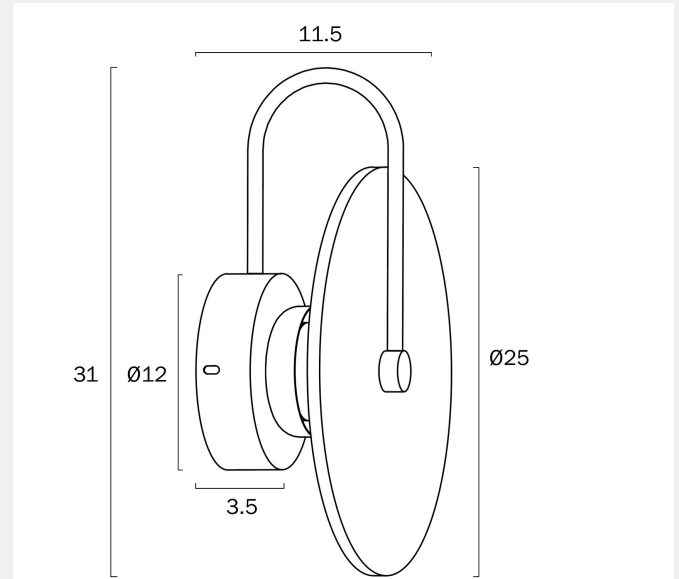

ZONDER WALL LIGHT

Note: Dimensions are only a guide and may vary due to manufacturing variations.

LIGHT SOURCE

Voltage Input

240V

Total Wattage (max)

5

Globe Type

LED integrated SMD

Globe / Light Source qty

1

Globe / Light Source included

Yes

Color Kelvin

3000k

Color Temperature

Fixture Weight (Kg)

2.2

Telbix.

Fixture Projection (cm)

11.5

Fixture Width (cm)

25

Fixture Height (cm)