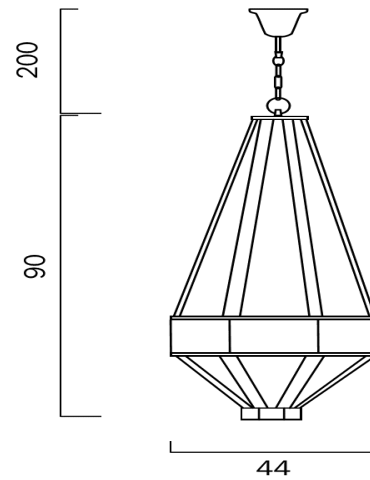

ZOFIO 4 PENDANT LIGHT

LIGHT SOURCE

Voltage Input

240V

Total Wattage (max)

100

Wattage

25

Globe Type

E27

Globe / Light Source qty

4

Globe / Light Source included

No

Dimmable

Globe Dependant

SPECIFICATIONS

Lead and Plug

No

IP rating

IP20

Suspension Type

Chain

Height Adjustable?

Yes

Mounting

Surface

Electrical Protection

CLASS I - HIGH VOLTAGE, EARTH REQUIRED

COLOUR AND MATERIAL

Fixture Material

Metal,Crystal

WARRANTY

Replacement Warranty

*3 Years

PRODUCT DIMENSIONS

Fixture Diameter (cm)

44

Fixture Height (cm)

90