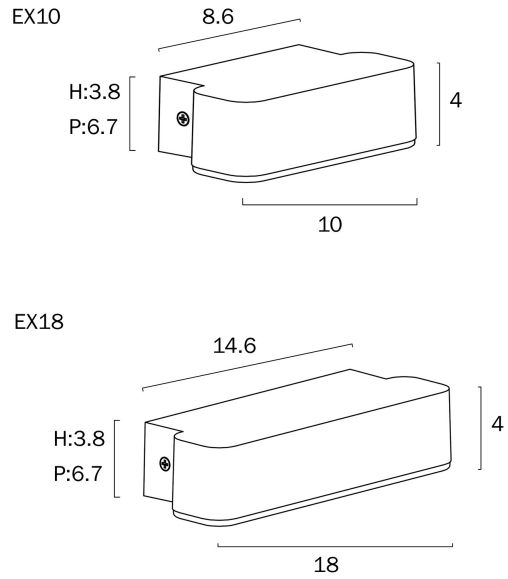

ZIRON 18CM EXTERIOR WALL LIGHT LARGE

Note: Dimensions are only a guide and may vary due to manufacturing variations.

LIGHT SOURCE

Voltage Input

240V

Total Wattage (max)

5

Globe Type

LED integrated SMD

Globe / Light Source qty

1

Globe / Light Source included

Yes

Dimmable

No

SPECIFICATIONS

Black

PRODUCT DIMENSIONS

Fixture Weight (Kg)

0.3

Fixture Projection (cm)

6.7

Fixture Height (cm)

4