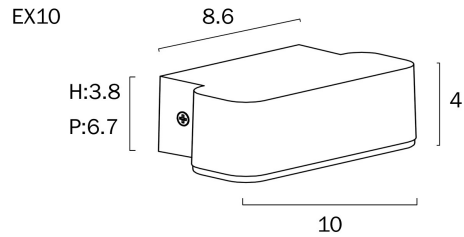

ZIRON 10CM EXTERIOR WALL LIGHT SMALL

Note: Dimensions are only a guide and may vary due to manufacturing variations.

LIGHT SOURCE

Voltage Input

240V

Total Wattage (max)

3

Globe Type

Black

PRODUCT DIMENSIONS

Fixture Weight (Kg)

0.2

Fixture Projection (cm)

6.7

Fixture Height (cm)

4