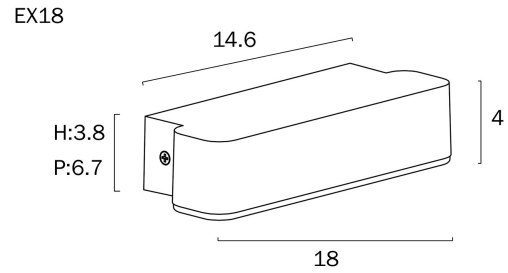

ZIRON 10CM EXTERIOR WALL LIGHT SMALL

Note: Dimensions are only a guide and may vary due to manufacturing variations.

LIGHT SOURCE

Voltage Input

240V

Total Wattage (max)

3

Globe Type

Black

PRODUCT DIMENSIONS

Fixture Weight (Kg)

0.2

Fixture Projection (cm)

6.7

Fixture Height (cm)

4