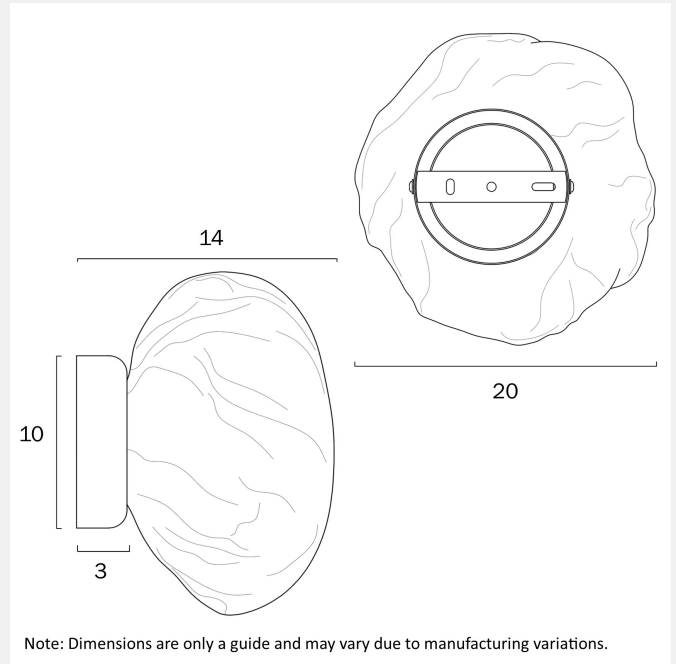

ZECCA WALL LIGHT

LIGHT SOURCE

Voltage Input

240V

Total Wattage (max)

6

Globe Type

G9

PRODUCT DIMENSIONS

Fixture Weight (Kg)

0.3

Fixture Projection (cm)

14

Fixture Width (cm)

20

Fixture Diameter (cm)