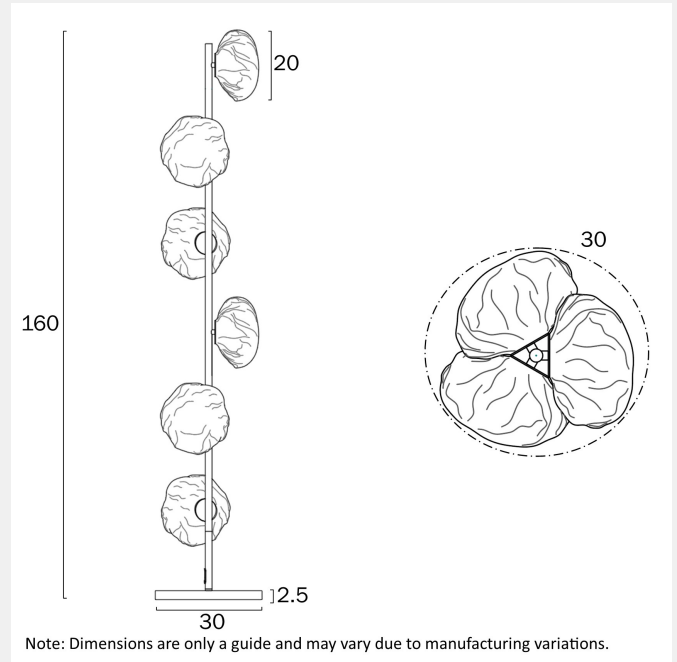

ZECCA FLOOR LAMP

LIGHT SOURCE

Voltage Input

240V

Total Wattage (max)

36

Wattage

6

Globe Type

G9

Globe / Light Source qty

6

Globe / Light Source included

No

Dimmable

Globe Dependant

SPECIFICATIONS

Lead and Plug

Yes

Switch

Foot Switch

IP rating

IP20

Height Adjustable?

No

Electrical Protection

CLASS II - DOUBLE INSULATED, EARTH NOT REQUIRED

COLOUR AND MATERIAL

Fixture Material

Iron,Glass

Fixture Finish

Matte (BK) or Gloss (AG)

PRODUCT DIMENSIONS

Fixture Weight (Kg)

12.2

Fixture Height (cm)

160

Fixture Diameter (cm)

30

Fixture Width (cm)

30