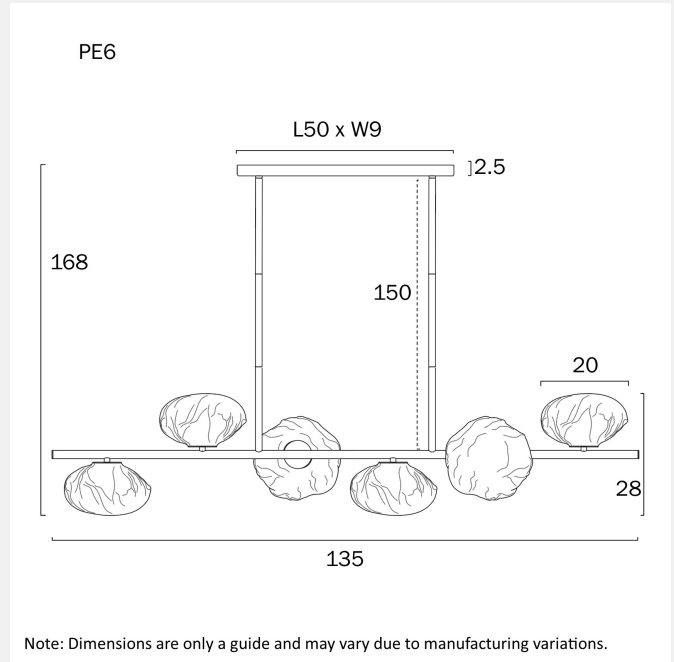

### LIGHT SOURCE

**Voltage Input**

240V

**Total Wattage (max)**

36

**Wattage**

6

**Globe Type**

### SPECIFICATIONS

**Lead and Plug**

No

**IP rating**

IP20

**Suspension Type**

Rod (1x300)+(2x600)

**Height Adjustable?**

## PRODUCT DIMENSIONS

**Fixture Weight (Kg)**

8.4

**Fixture Height (cm)**

28

**Fixture Length (cm)**

135

**Fixture Width (cm)**

28

**Suspension Length (cm)**

150