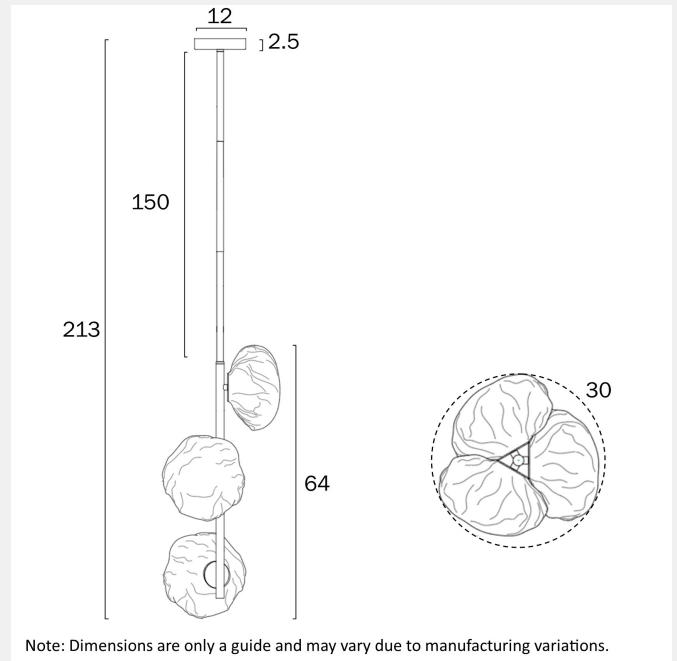

ZECCA 3 PENDANT LIGHT VERTICAL

LIGHT SOURCE

Voltage Input

240V

Total Wattage (max)

18

Wattage

6

SPECIFICATIONS

Lead and Plug

No

IP rating

IP20

Suspension Type

Rod (1x300)+(2x600)

Height Adjustable?

*3 Years

PRODUCT DIMENSIONS

Fixture Weight (Kg)

4.1

Fixture Diameter (cm)

30

Fixture Height (cm)

64