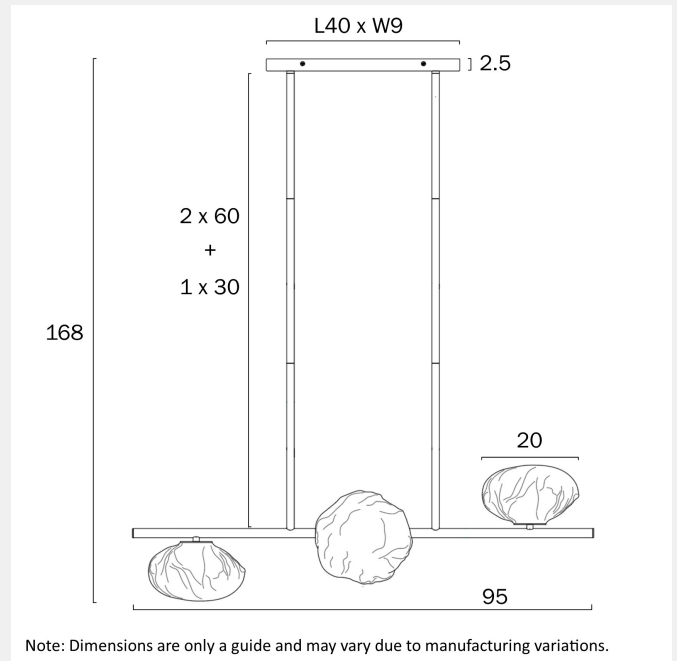

ZECCA 3 LINEAR PENDANT LIGHT

LIGHT SOURCE

Voltage Input

240V

Total Wattage (max)

18

Wattage

6

SPECIFICATIONS

Lead and Plug

No

IP rating

IP20

Suspension Type

Rod (1x300)+(2x600)

Height Adjustable?

*3 Years

PRODUCT DIMENSIONS

Fixture Weight (Kg)

5.3

Fixture Height (cm)

28

Fixture Length (cm)

95