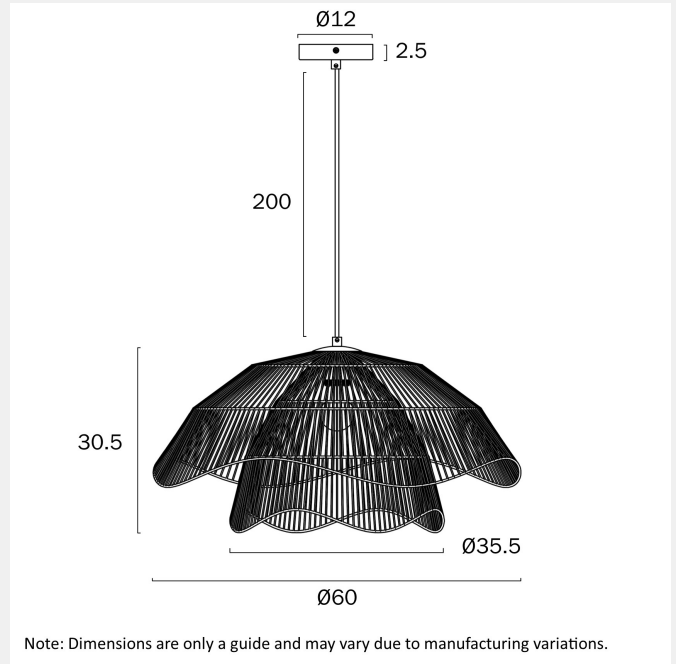

ZAMORA PENDANT LIGHT

LIGHT SOURCE

Voltage Input

240V

Total Wattage (max)

25

Globe Type

E27

WARRANTY

Replacement Warranty

*3 Years

PRODUCT DIMENSIONS

Fixture Weight (Kg)

3.6

Fixture Diameter (cm)

60