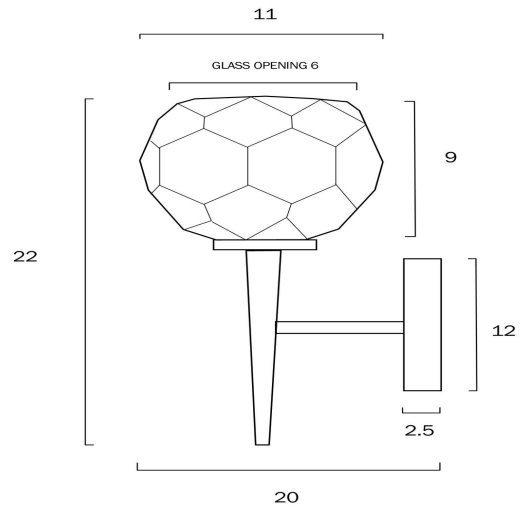

ZAHA WALL LIGHT

LIGHT SOURCE

Voltage Input

240V

Total Wattage (max)

3

Globe Type

G9

No

COLOUR AND MATERIAL

Fixture Material

Iron,Crystal

PRODUCT DIMENSIONS

Fixture Weight (Kg)

1

Fixture Projection (cm)

20

Fixture Width (cm)

12

Fixture Height (cm)

22

WARRANTY

Replacement Warranty

*3 Years