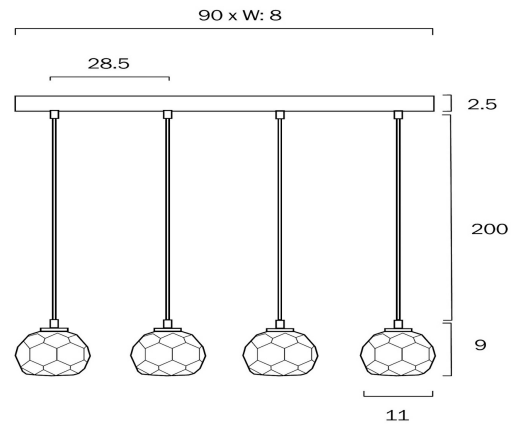

### LIGHT SOURCE

**Voltage Input**

240V

**Total Wattage (max)**

12

**Wattage**

3

**Globe Type**

## PRODUCT DIMENSIONS

---

### Fixture Length (cm)

96.5

### Fixture Width (cm)

11