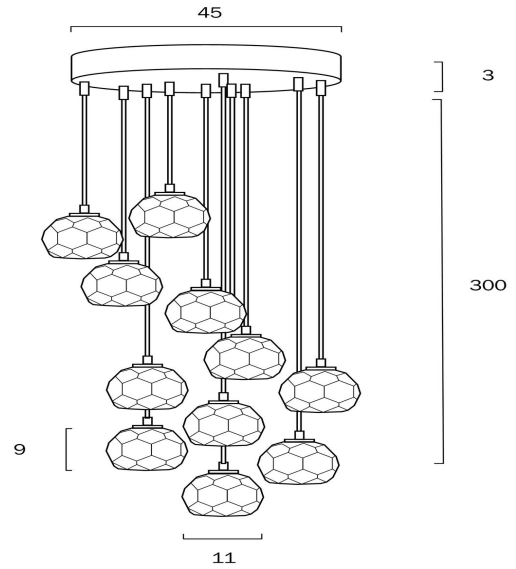

ZAHA 10 PENDANT LIGHT

LIGHT SOURCE

Voltage Input

240V

Total Wattage (max)

30

Wattage

3

Globe Type

G9

Globe / Light Source qty

10

Globe / Light Source included

No

Color Kelvin

3000k

WARRANTY

Replacement Warranty

*3 Years

PRODUCT DIMENSIONS

Fixture Diameter (cm)

45

Fixture Height (cm)

11.5