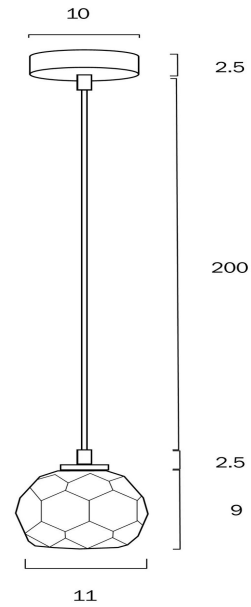

ZAHA 1 PENDANT LIGHT

LIGHT SOURCE

Voltage Input

240V

Total Wattage (max)

3

Globe Type

G9

Globe / Light Source qty

1

Globe / Light Source included

No

Color Kelvin

3000k

Color Temperature

Warm White

*3 Years

PRODUCT DIMENSIONS

Fixture Weight (Kg)

1.2

Fixture Diameter (cm)

11

Fixture Height (cm)

11.5