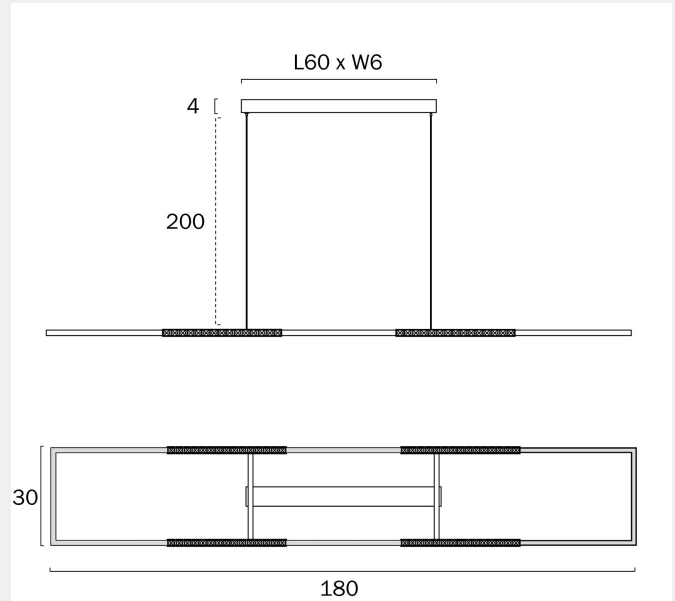

## ZAFRA RECTANGULAR PENDANT LIGHT

Note: Dimensions are only a guide and may vary due to manufacturing variations.

### LIGHT SOURCE

**Voltage Input**

240V

**Total Wattage (max)**

56

**Globe Type**

LED

**Globe / Light Source qty**

## PRODUCT DIMENSIONS

---

### Fixture Width (cm)

30