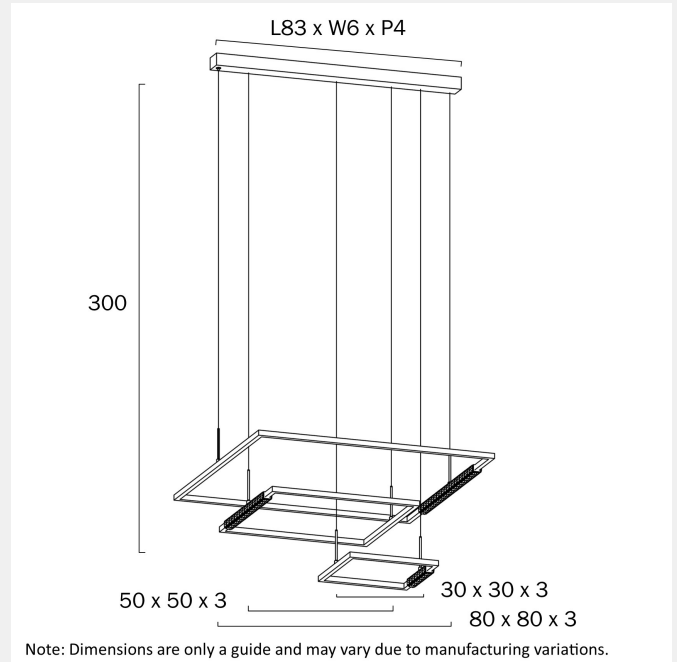

## ZAFRA 3 TIER PENDANT LIGHT

### LIGHT SOURCE

**Voltage Input**

240V

**Total Wattage (max)**

80

**Globe Type**

LED

**Globe / Light Source included**

## PRODUCT DIMENSIONS

---

**Fixture Weight (Kg)**

4

**Fixture Height (cm)**

3

**Fixture Length (cm)**

80