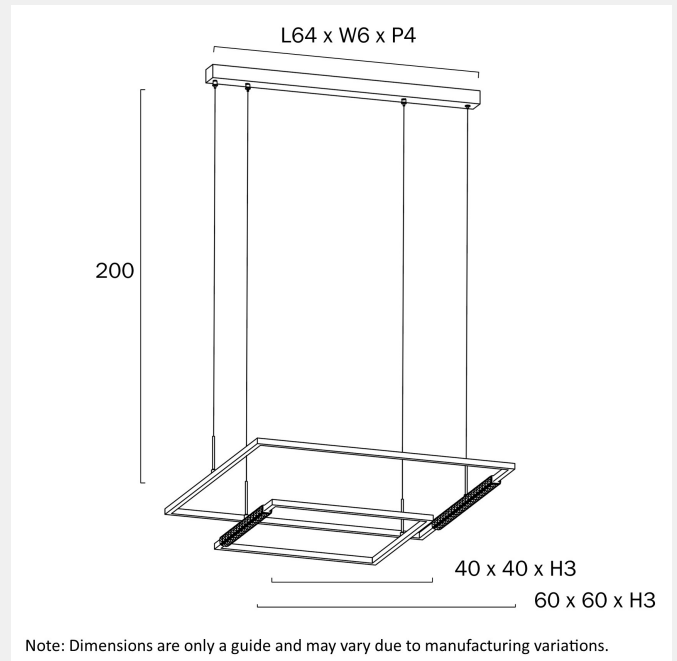

ZAFRA 2 TIER PENDANT LIGHT

LIGHT SOURCE

Voltage Input

240V

Total Wattage (max)

50

Globe Type

LED

Globe / Light Source included

Yes

Color Kelvin

3 CCT (3000k - 4000k - 5000k)

Color Temperature

Warm White; Natural White; Cool White

Dimmable

No

Fixture Weight (Kg)

2.5

Fixture Height (cm)

3

Fixture Length (cm)

60

Fixture Width (cm)

60