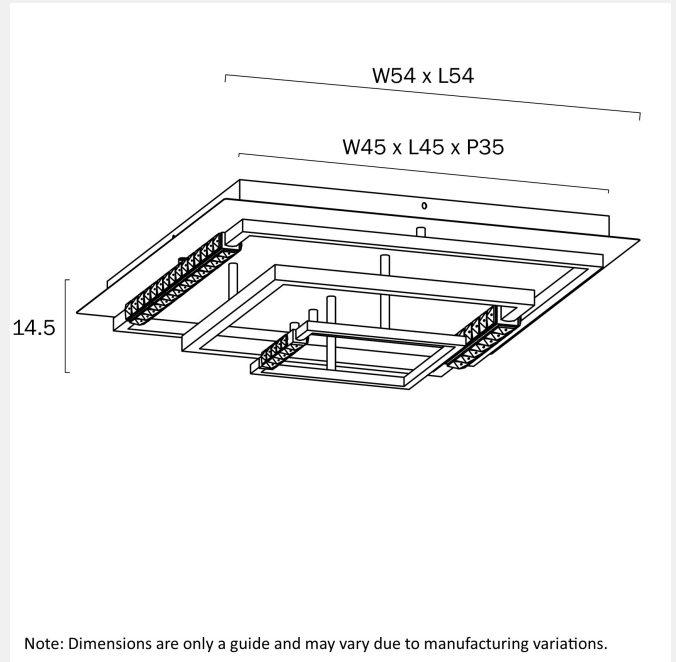

ZAFRA CTC CEILING LIGHT

LIGHT SOURCE

Voltage Input

240V

Total Wattage (max)

40

Globe Type

LED integrated SMD

*3 Years

PRODUCT DIMENSIONS

Fixture Weight (Kg)

5

Fixture Length (cm)

54

Fixture Width (cm)

54