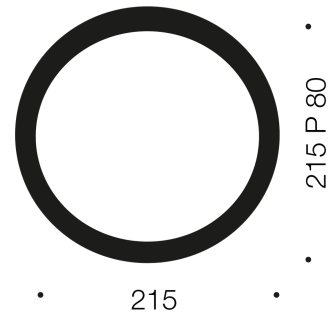

### LIGHT SOURCE

**Voltage Input**

240V

**Total Wattage (max)**

8

**Globe Type**

LED integrated SMD

**Globe / Light Source included**

Surface

### PRODUCT DIMENSIONS

**Fixture Weight (Kg)**

0.4

**Fixture Projection (cm)**

8

**Fixture Diameter (cm)**

21.5

**WARRANTY**